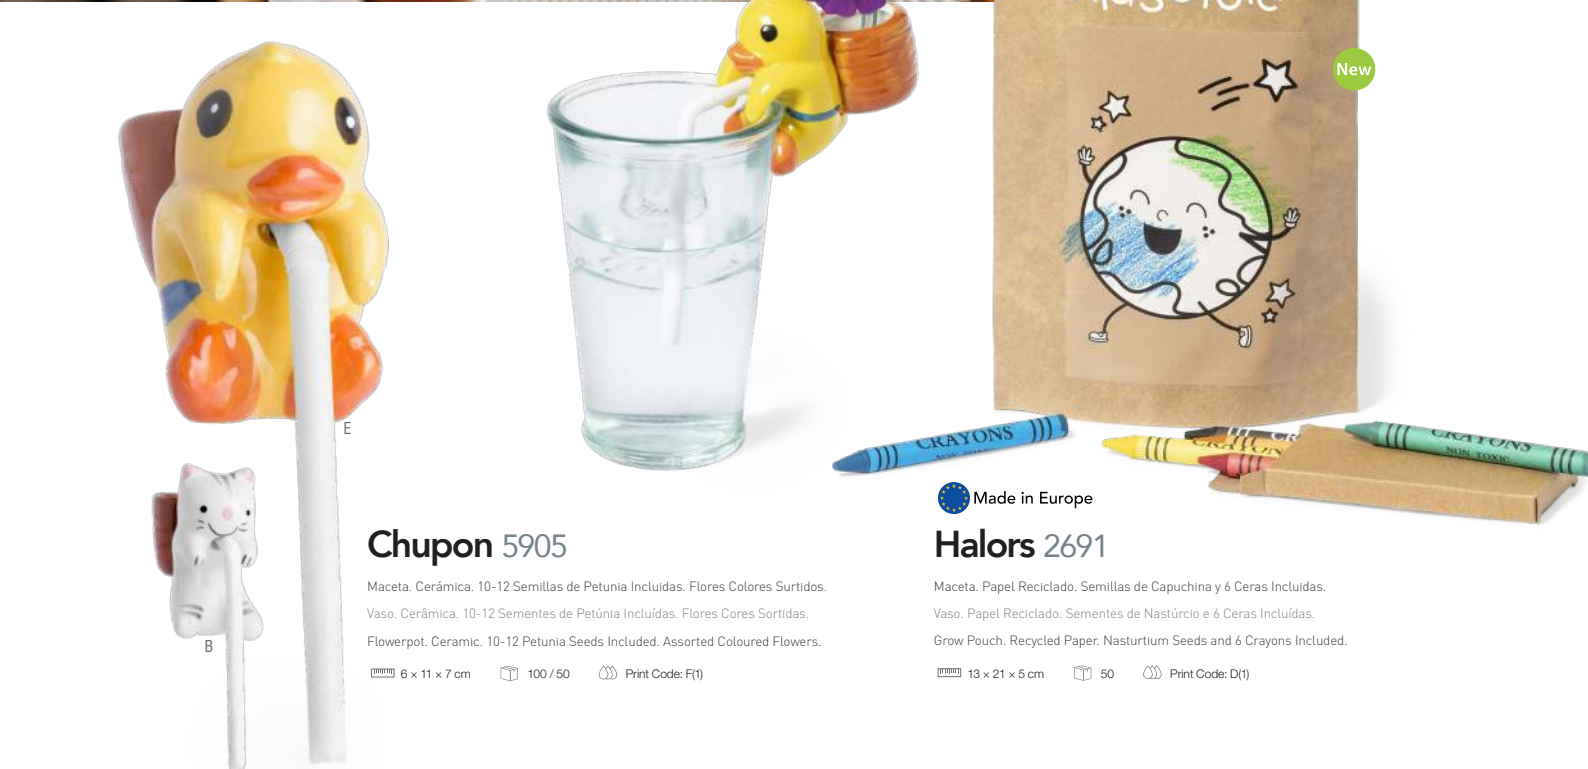

Print Code: E(1), N(8)

100 x 75 cm

Yogui 4721

Manta. Polar Fleece 200 g/ m2. Anti-Pilling.

Manta. Polar Fleece 200 g/ m2. Anti-Pilling.

Blanket. Polar Fleece 200 g/ m2. Anti-Pilling.

18 x 25 x 9 cm 50 Print Code: N(8)